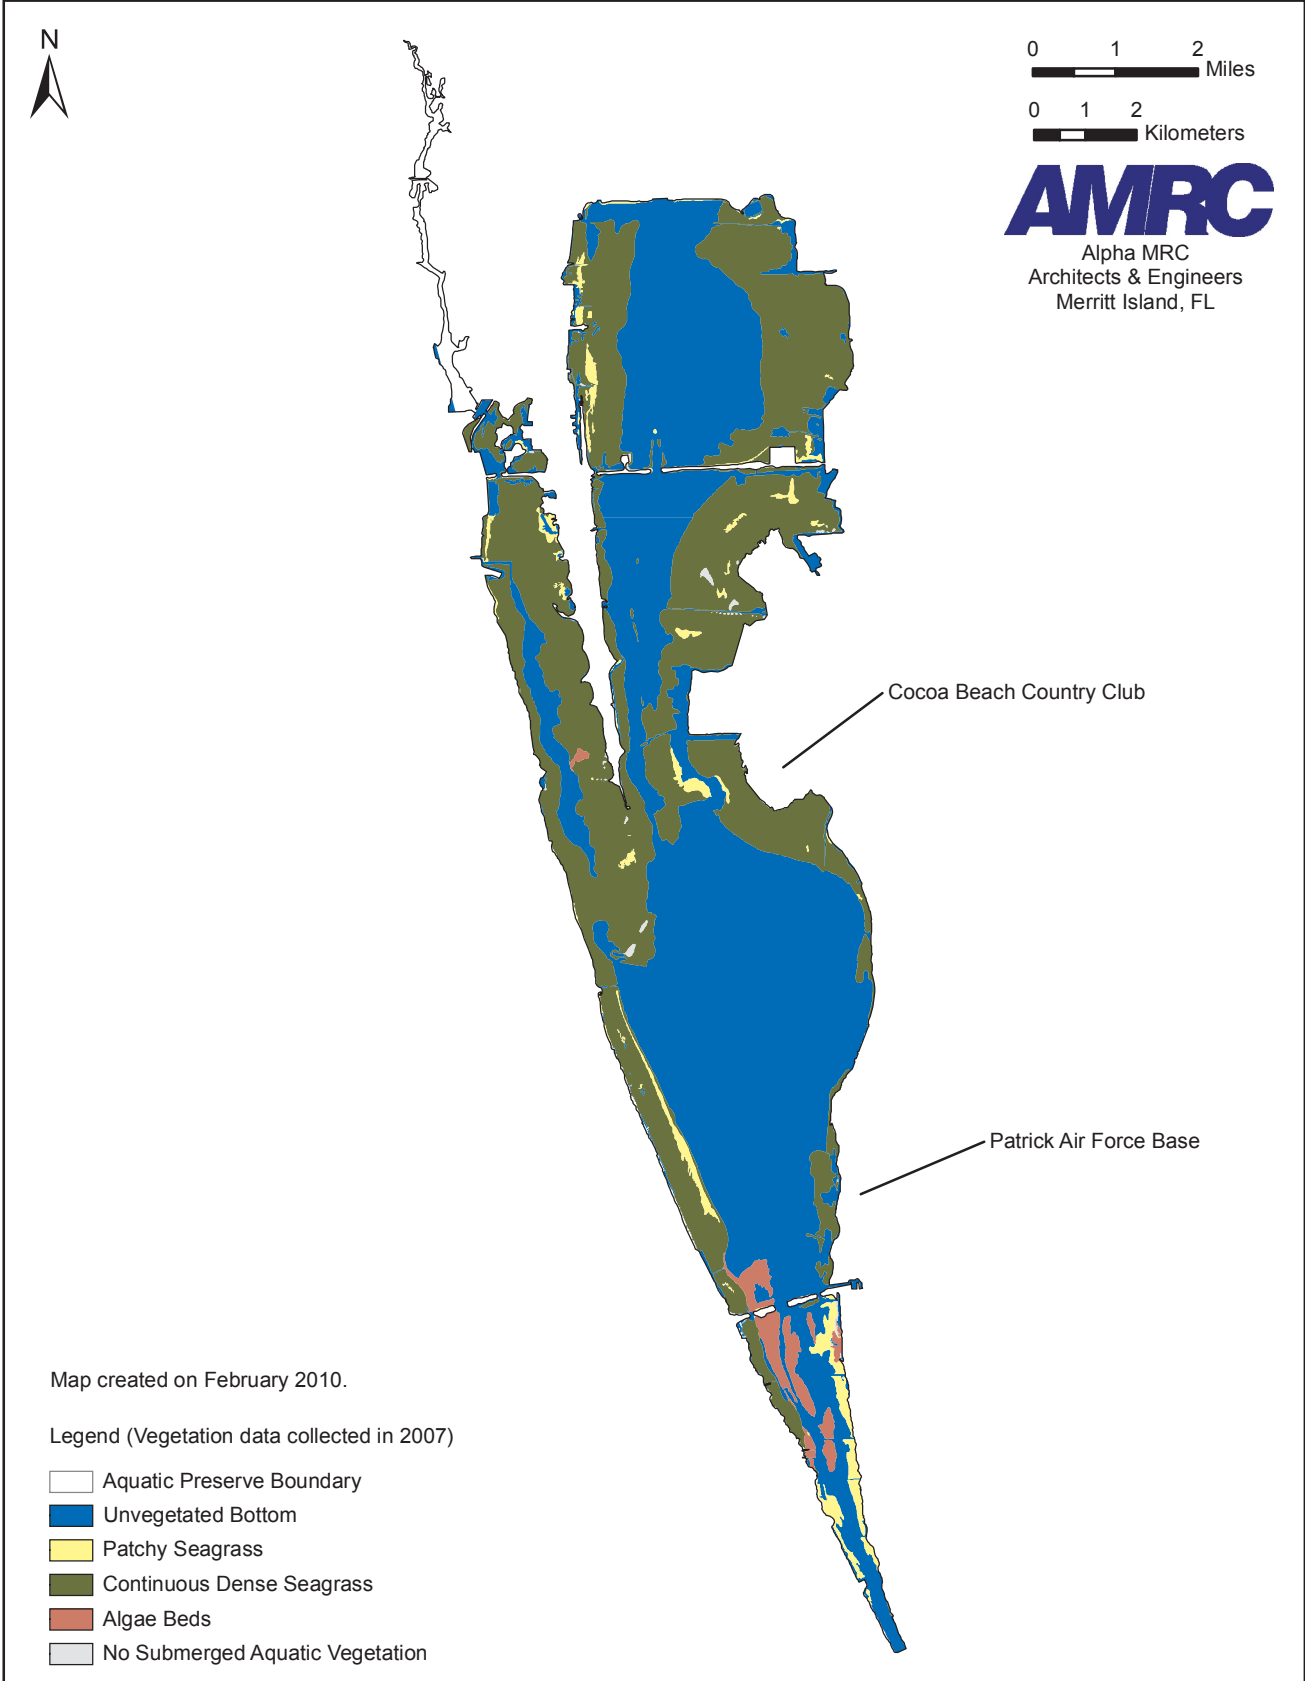

# Submerged Aquatic Vegetation in the Banana River Aquatic Preserve

This map was produced by John Constantinide of Alpha MRC Architects & Engineers for FDEP's Indian River Lagoon Aquatic Preserves Field Office. It is not intended for determination of wetlands or land ownership.